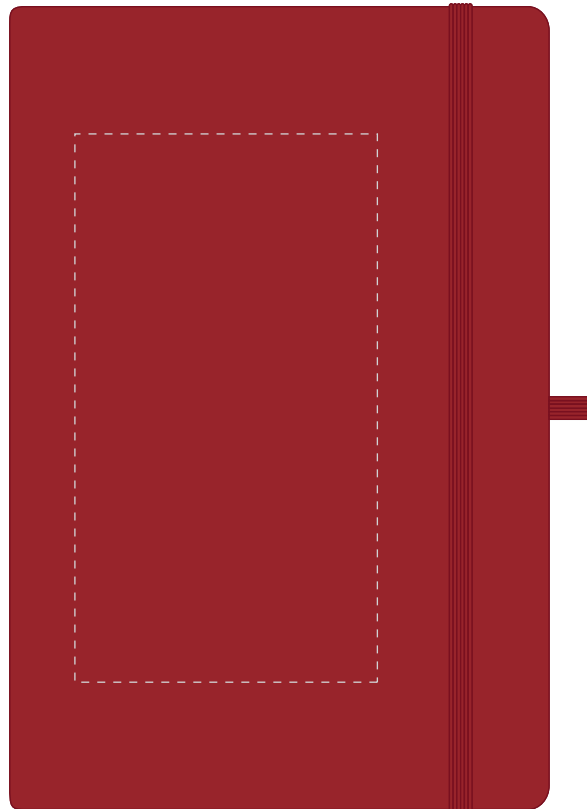

Your Ref:	Quantity:	Product Code: QS1021
Our Ref:	Version: 1	Product Colour: RED

PRINTING CONCERNS:**PRODUCT INFO: DUE TO THE NATURE OF THE PRODUCT THE PRINT POSITION MAY VARY BY 2 - 3 MM**

Please note that this product has Sustainability Markings that are not visible from this perspective

We stock this item in the following colours

**PANTONE REFERENCE(S)**

- Debossing/ Foil Blocking

ARTWORK SCALE 50%

Product Image for visualisation
- colours may vary

CENTRED TO PRINT AREA
CENTRED TO NOTEBOOK

The dashed line is to demonstrate print area and will not appear on your printed item

PLEASE NOTE:

- All colours including print and product are for visual purposes only and should not be regarded as the actual colour of the product and print.
- Some products may vary from batch to batch and may differ from previous orders.
- The colour and texture of a product can also have an effect on the final print colour.
- By approving this order we accept that you understand these terms.